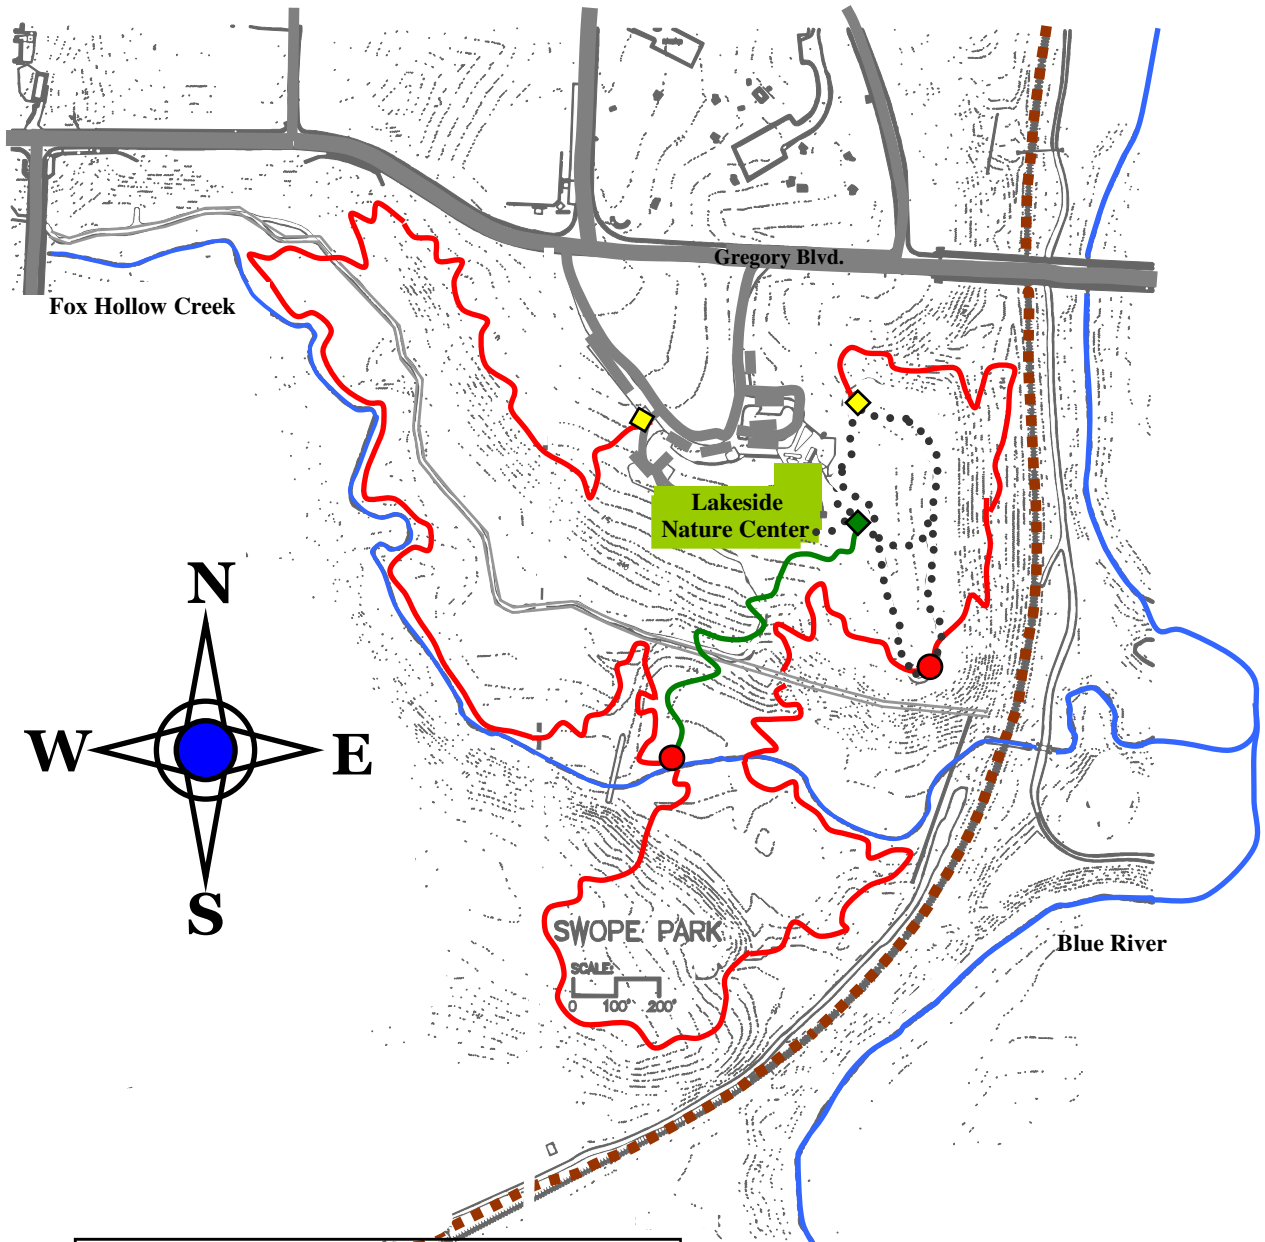

# Fox Hollow Nature Trail Map

- Legend**
- Fox Hollow Nature Trail (2 miles)
  - Early Out Trail (1.2 miles)
  - Water
  - ..... Limestone Trail (gravel)
  - Paved Road
  - - - - Railroad Track
  - Service Road
  - ◆ Main Trailhead
  - ◆ Midpoint Trailhead
  - Access to Early Out Trails